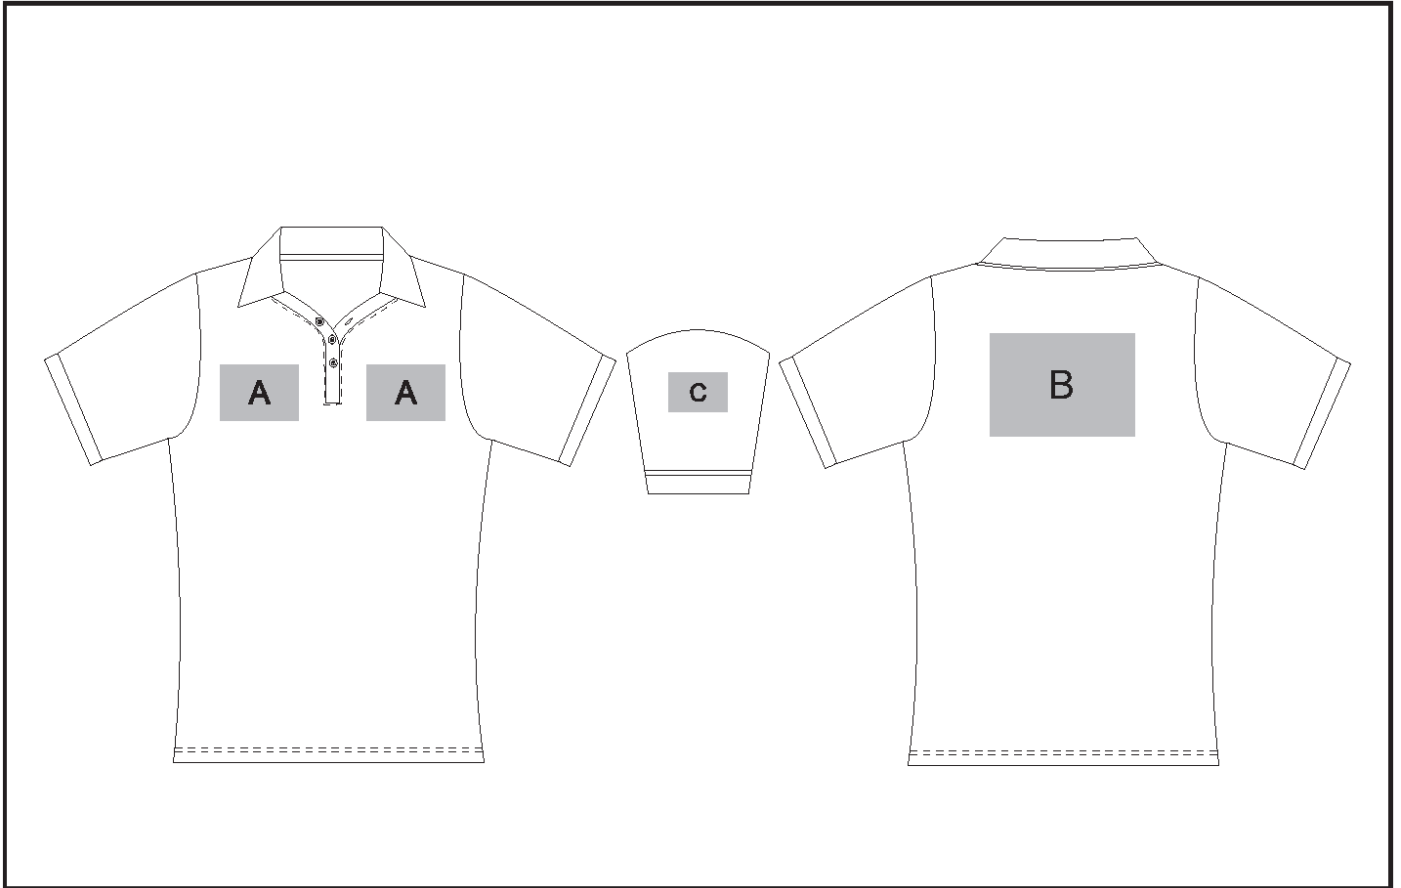

ALT-ECH

Ladies Echo Golf Shirt

Need to know:

- Includes 1-Position Digital Transfer (setup fee applies)
- DTC inclusive parameters: Left/Right Chest = 100mm x 100mm OR Back = 8000mm

Branding Options:

Position A

1. Embroidery (EMB-A)
N/A
Size: 100mm wide x 100mm high
2. Screen Print (SA)
1 Colour
Size: 100mm wide x 80mm high
3. Digital Transfer Clothing A6 (DTC-A6)
Full Colour
Size: 100mm wide x 100mm high
4. Silicone (STP-A)
N/A
Size: 30mm wide x 30mm high
5. Silicone (STP-B)
N/A
Size: 50mm wide x 50mm high
6. Silicone (STP-C)
N/A
Size: 80mm wide x 80mm high
7. Silicone (STP-D)
N/A
Size: 100mm wide x 40mm high

Position C

1. Embroidery (EMB-A)
N/A
Size: 80mm wide x 80mm high
2. Screen Print (SA)
1 Colour
Size: 60mm wide x 60mm high
3. Digital Transfer Clothing A6 (DTC-A6)
Full Colour
Size: 80mm wide x 80mm high
4. Silicone (STP-A)
N/A
Size: 30mm wide x 30mm high
5. Silicone (STP-B)
N/A
Size: 50mm wide x 50mm high
6. Silicone (STP-C)
N/A
Size: 80mm wide x 80mm high

Position B

1. Embroidery (EMB-A)
N/A
Size: 100mm wide x 100mm high
2. Screen Print (SA)
1 Colour
Size: 260mm wide x 200mm high
3. Digital Transfer Clothing A6 (DTC-A6)
Full Colour
Size: 148mm wide x 105mm high
4. Digital Transfer Clothing A5 (DTC-A5)
Full Colour
Size: 210mm wide x 148mm high
5. Silicone (STP-A)
N/A
Size: 30mm wide x 30mm high
6. Silicone (STP-B)
N/A
Size: 50mm wide x 50mm high
7. Silicone (STP-C)
N/A
Size: 80mm wide x 80mm high
8. Silicone (STP-D)
N/A
Size: 120mm wide x 40mm high